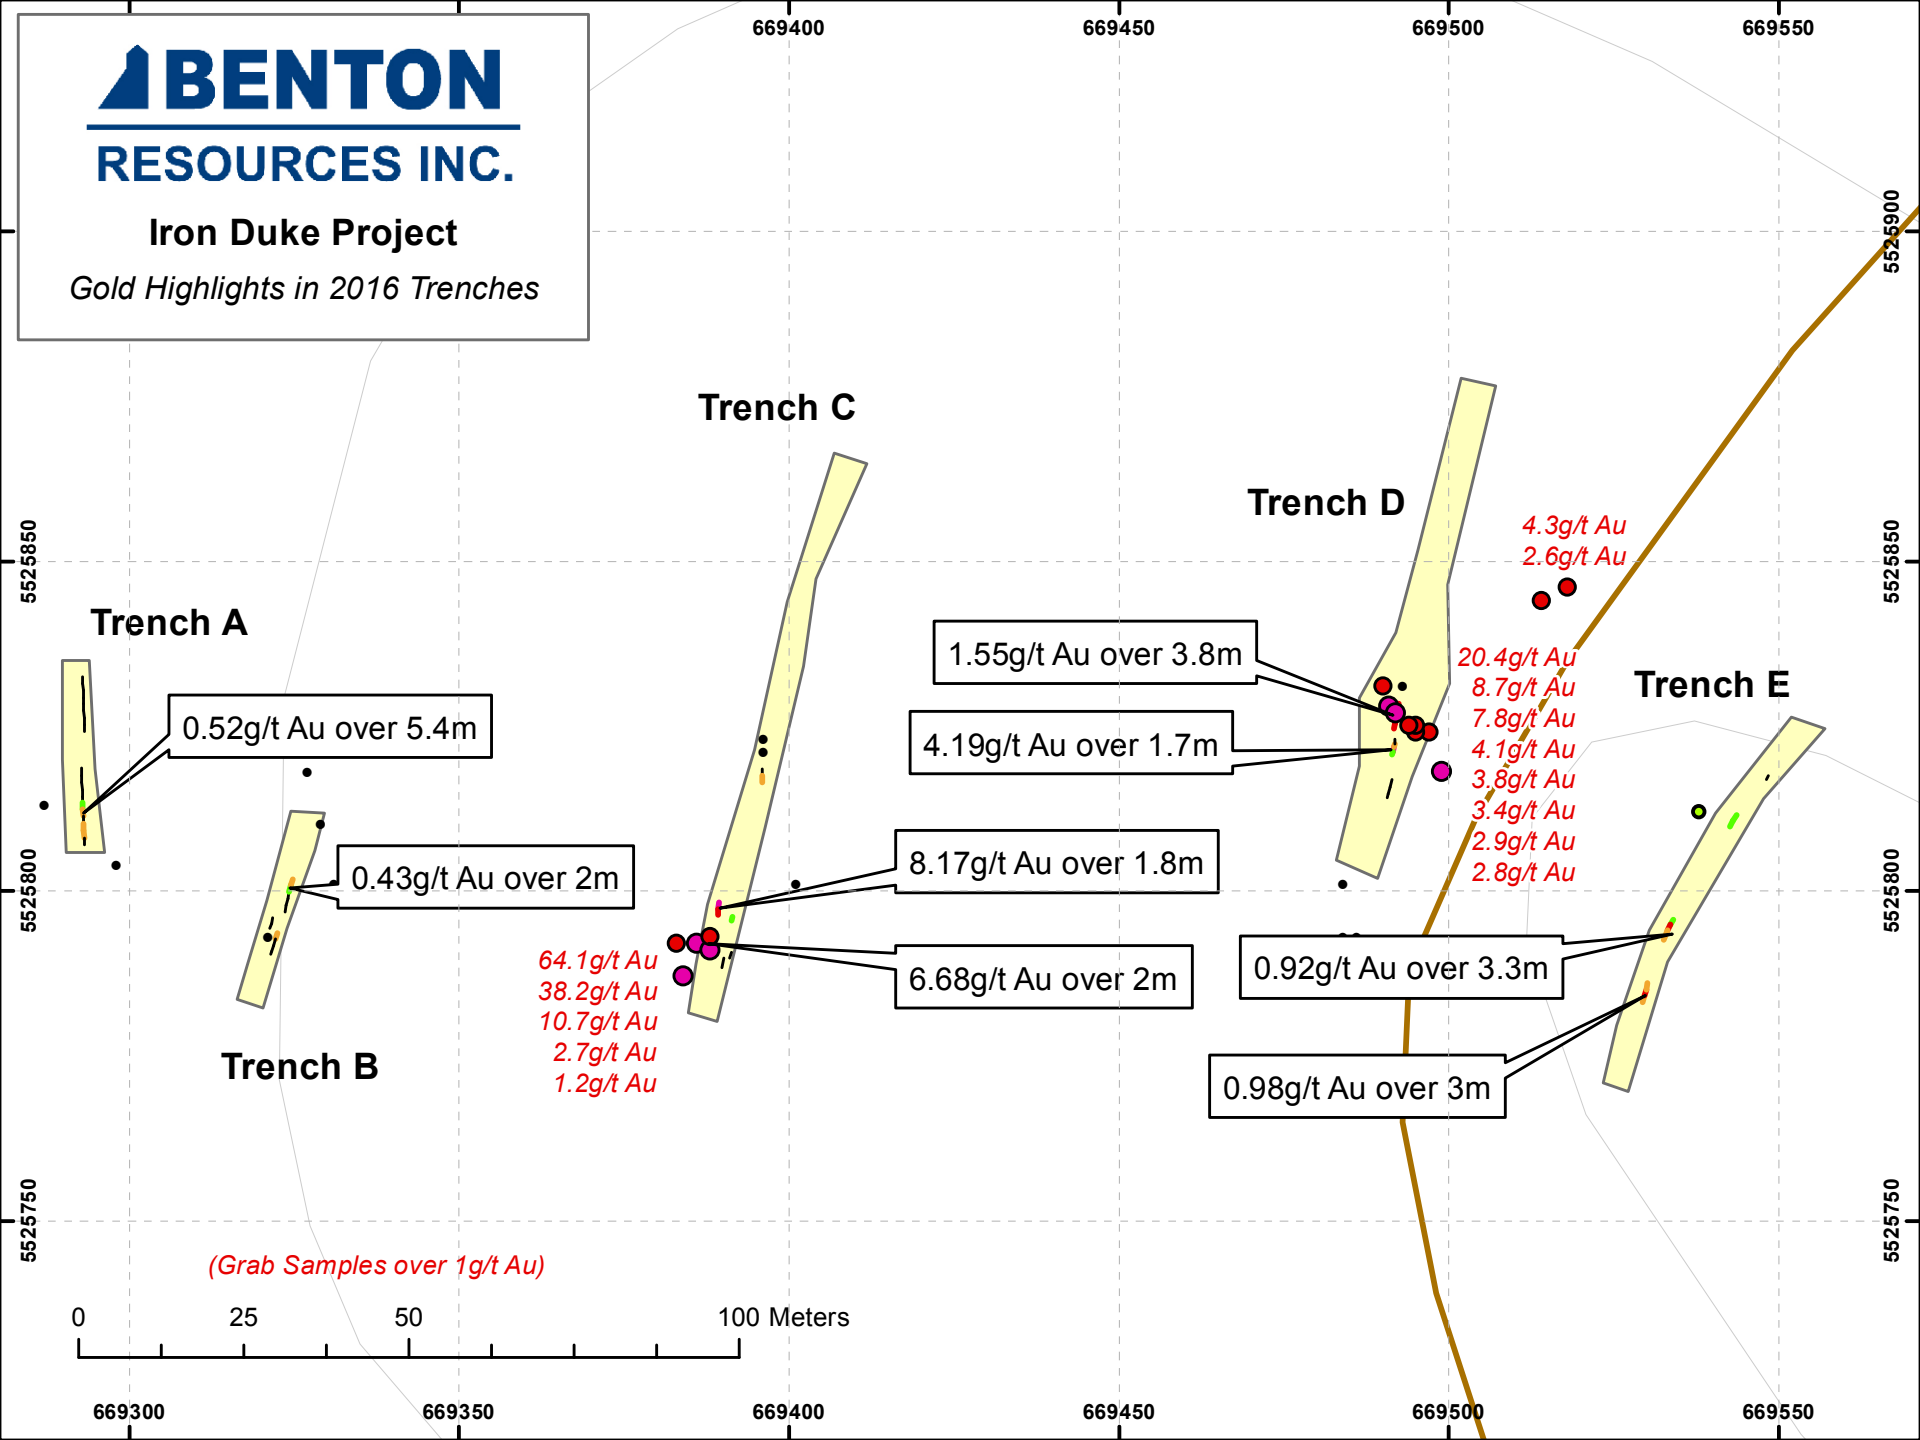

BENTON RESOURCES INC.

Iron Duke Project

Gold Highlights in 2016 Trenches

(Grab Samples over 1g/t Au)